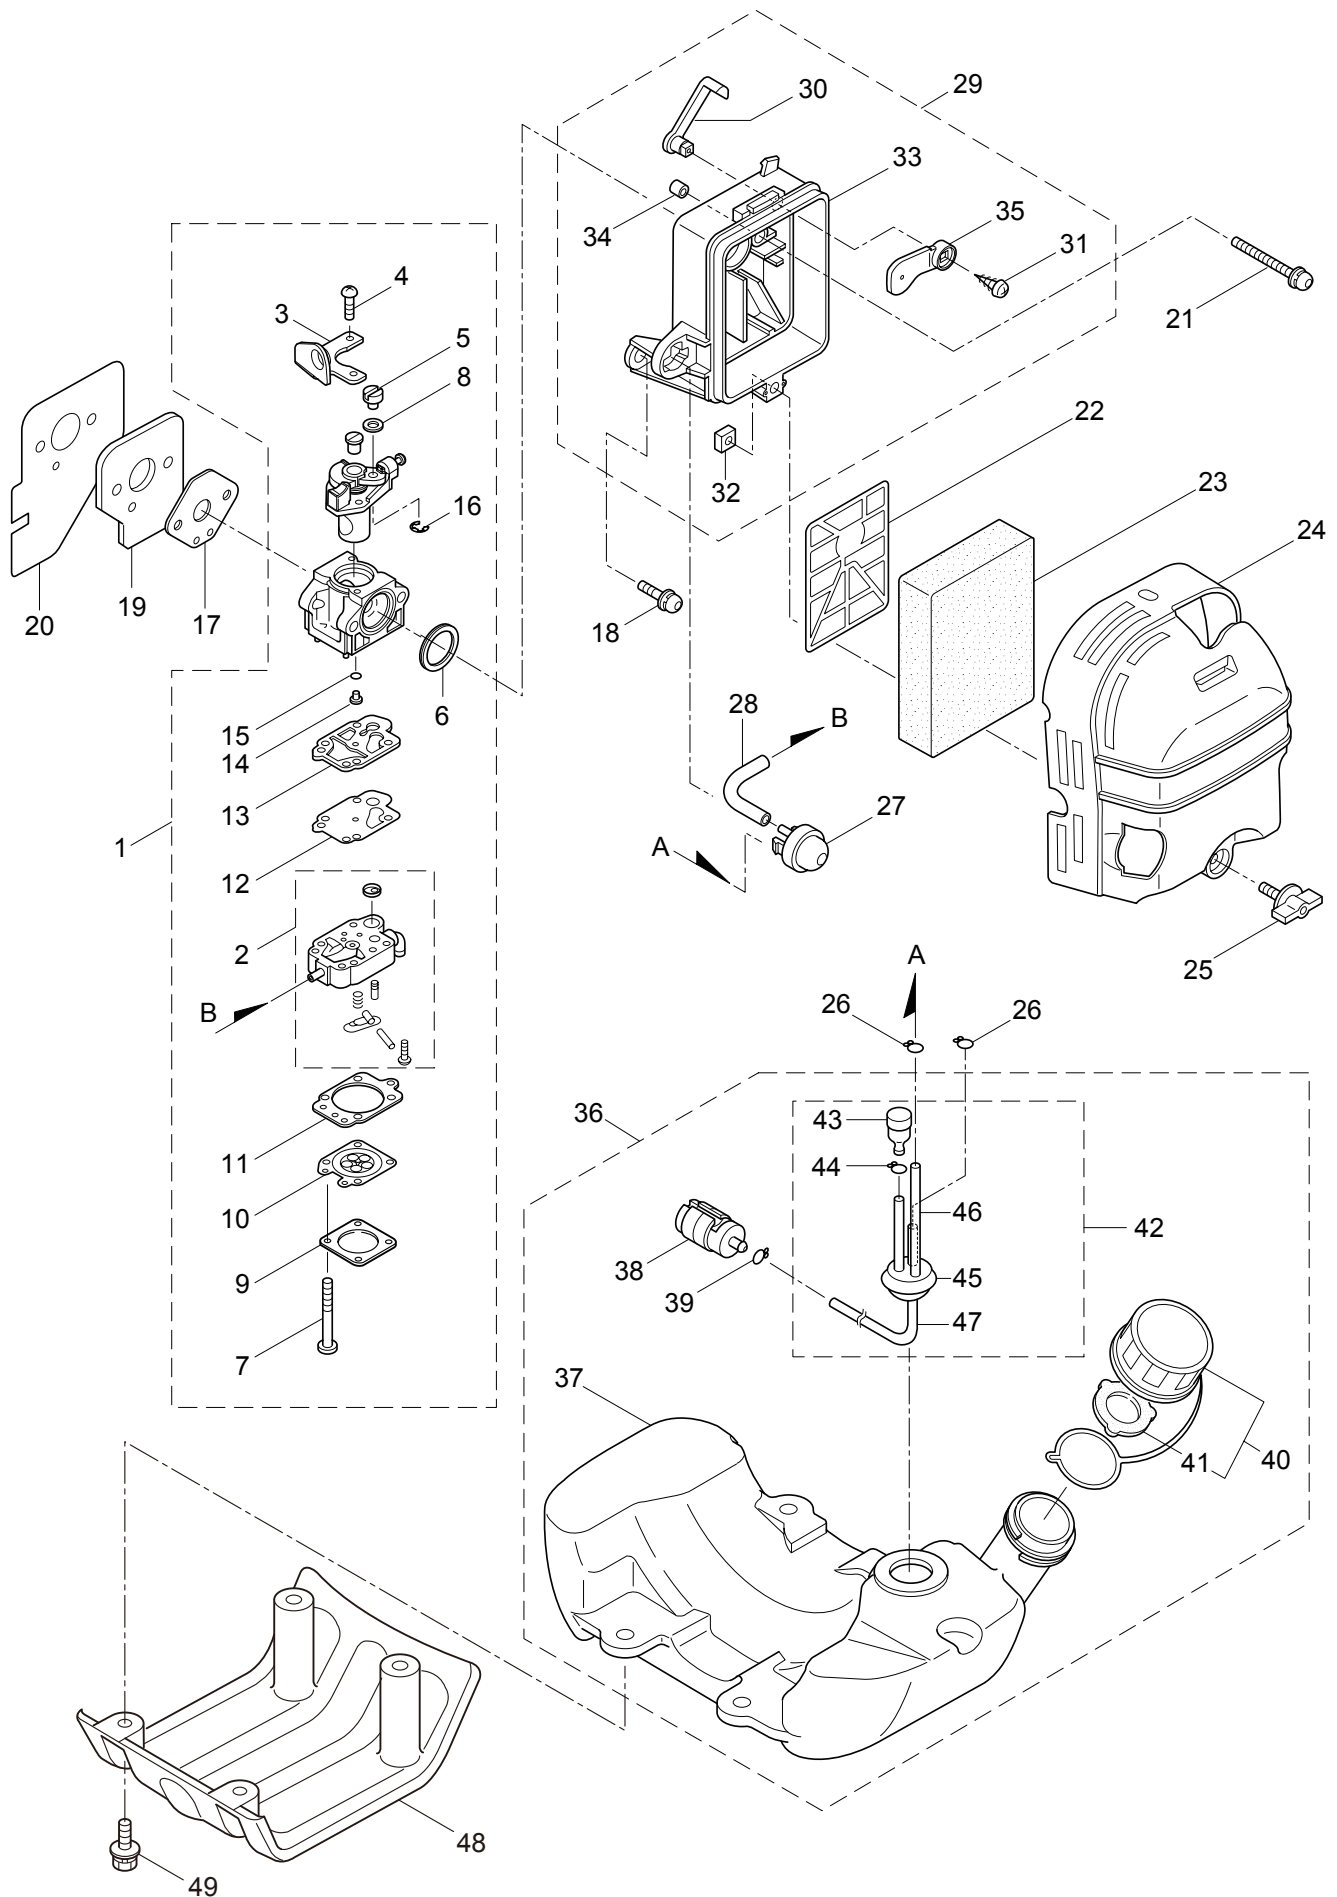

4. BC5020H-RS-01/(1P)
CARBURETOR, FUEL TANK

Ref. No.	Part No.	Part Name	Q'ty	Remarks
4-46	282511	Return Pipe	1	
4-47	262649	Fuel Pipe	1	
4-48	285757	Stand	1	
4-49	281714	Cap Screw	4	M5x20