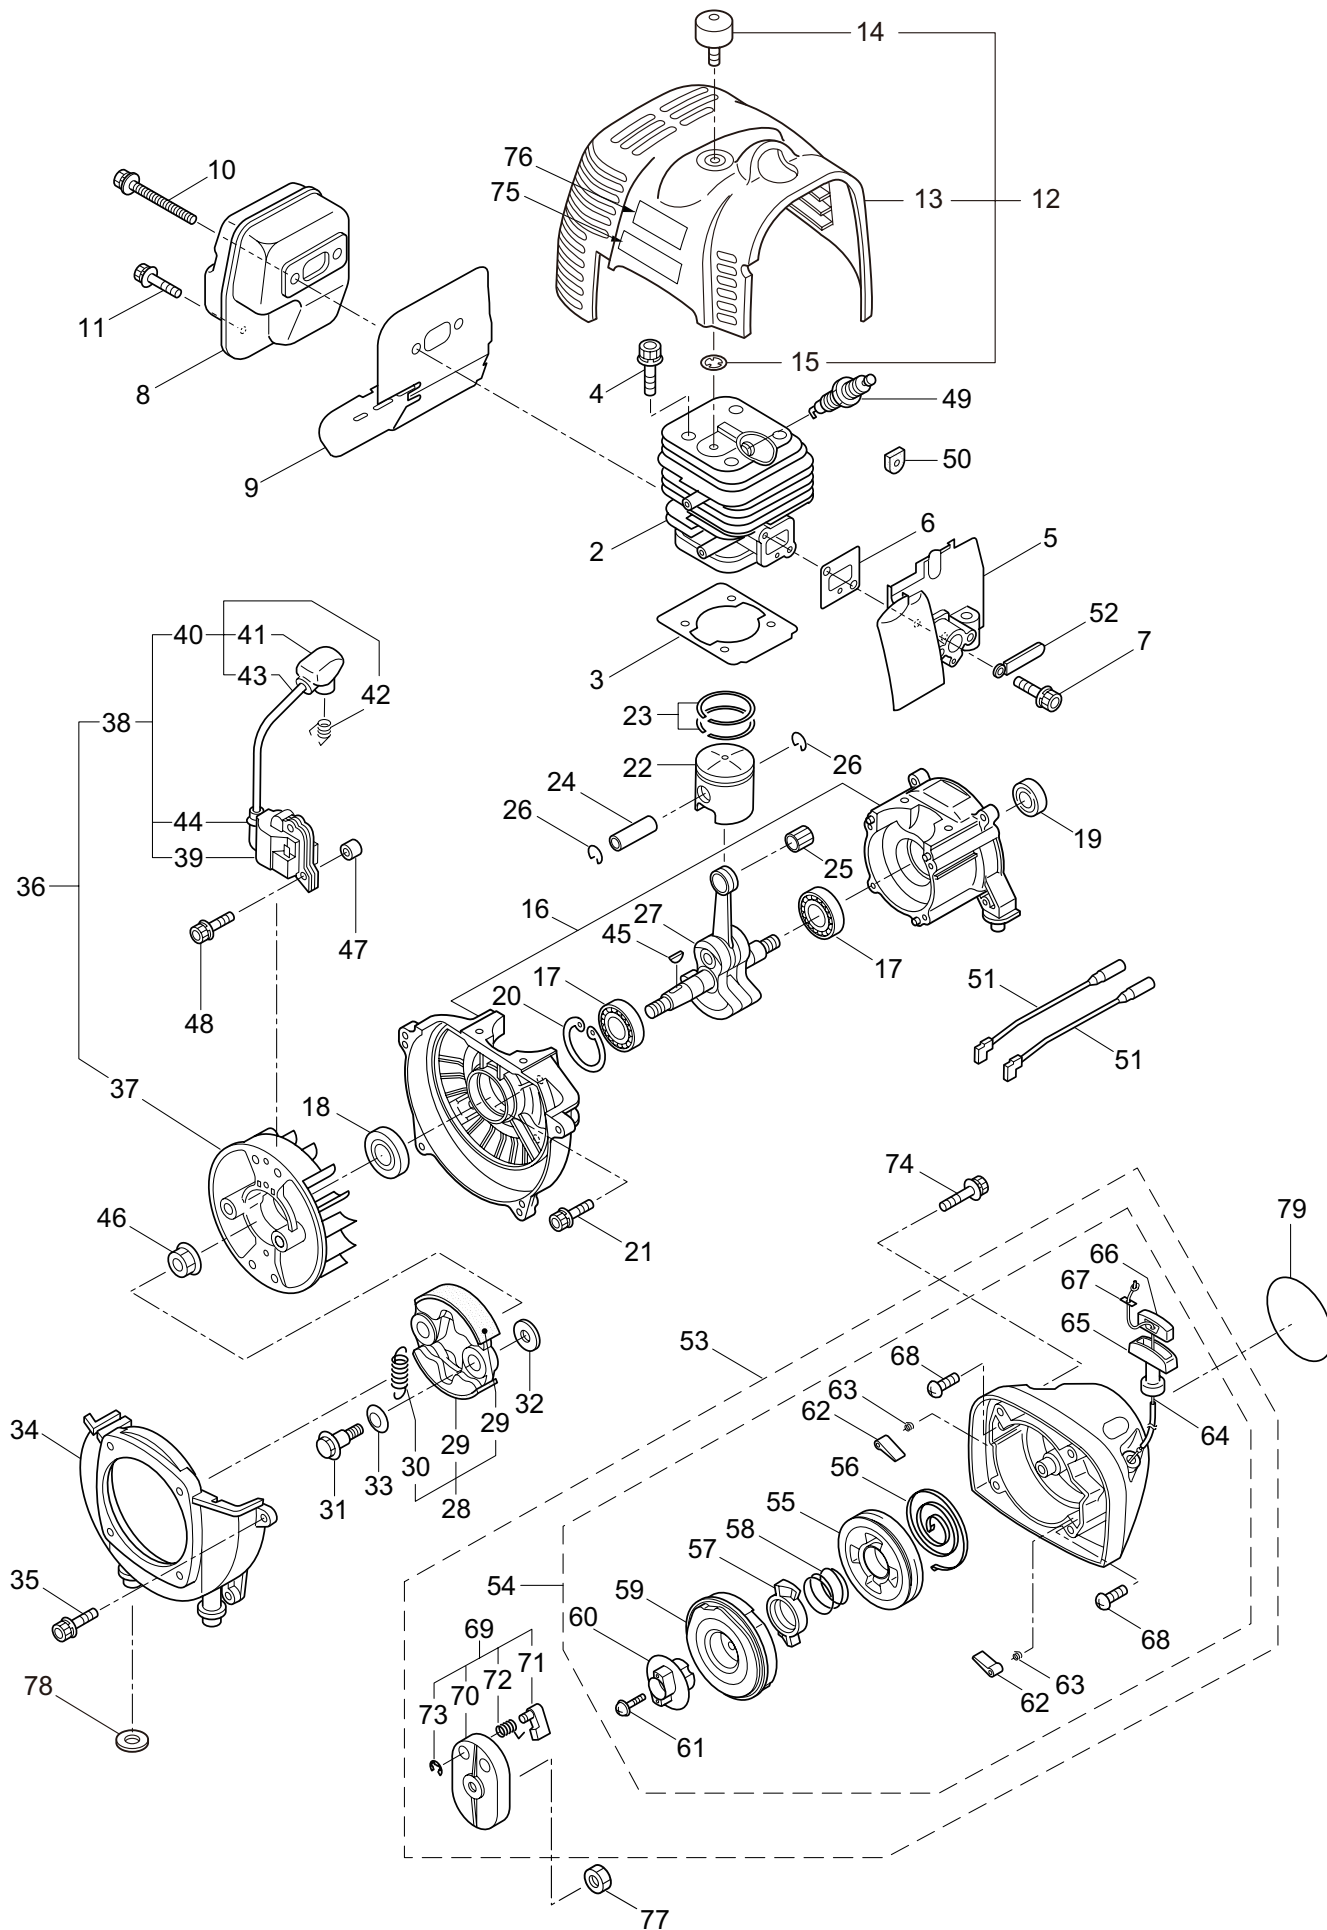

3. BC5020H-RS-01/(1P)
ENGINE

Ref. No.	Part No.	Part Name	Q'ty	Remarks
3-1	858302	Engine	1	NE500/07
3-2	283076	Cylinder	1	New gasket required
3-3	282259	Gasket	1	
3-4	261612	Cap Screw	4	M5x30
3-5	282261	Insulator	1	New gasket required
3-6	282262	Gasket	1	
3-7	267290	Cap Screw	2	M5x20
3-8	282264	Muffler Comp	1	
3-9	282271	Gasket	1	
3-10	266713	Cap Screw	2	M5x60
3-11	283315	Screw	1	M5x12W-12
3-12	286390	Top Cover Ass'y	1	Incl.13-15
3-13	282274	Top Cover	1	
3-14	285843	Knob	1	
3-15	286362	Washer	1	M6
3-16	282277	Crankcase	1	
3-17	262658	Bearing	2	#6202C3
3-18	262660	Oil Seal	1	TC15357
3-19	262565	Oil Seal	1	ISCD15257
3-20	012380	Snap Ring	1	#35
3-21	261612	Cap Screw	4	M5x30
3-22	283675	Piston	1	
3-23	282941	Piston Ring	2	(2)Required
3-24	262749	Piston Pin	1	
3-25	262659	Bearing,Needle	1	KTV111414EG01B2
3-26	262479	Clip,Piston Pin	2	
3-27	283038	Crankshaft/Conn.Rod Ass'y	1	
3-28	282743	Clutch Ass'y	1	Incl.29,30
3-29	282624	Clutch Shoe	2	(2)required
3-30	263617	Spring,Clutch	1	2.3-44.8L
3-31	283671	Cap Screw	2	M8x1.25
3-32	262683	Washer	2	8x22xt1.2
3-33	262682	Wave Washer	2	
3-34	282285	Fan Cover	1	
3-35	261250	Cap Screw	4	M5x20
3-36	282287	Magneto Ass'y	1	Incl.37-44
3-37	282288	Rotor/Fan	1	
3-38	282289	Ignition Coil Ass'y	1	Incl.39-44
3-39	267572	Coil	1	
3-40	282290	Spark Plug Wire Ass'y	1	Incl.41-43
3-41	282292	Plug Boot	1	
3-42	261075	Connector	1	
3-43	282291	Spark Plug Wire	1	
3-44	261072	Cap	1	
3-45	261076	Woodruff Key	1	3x10