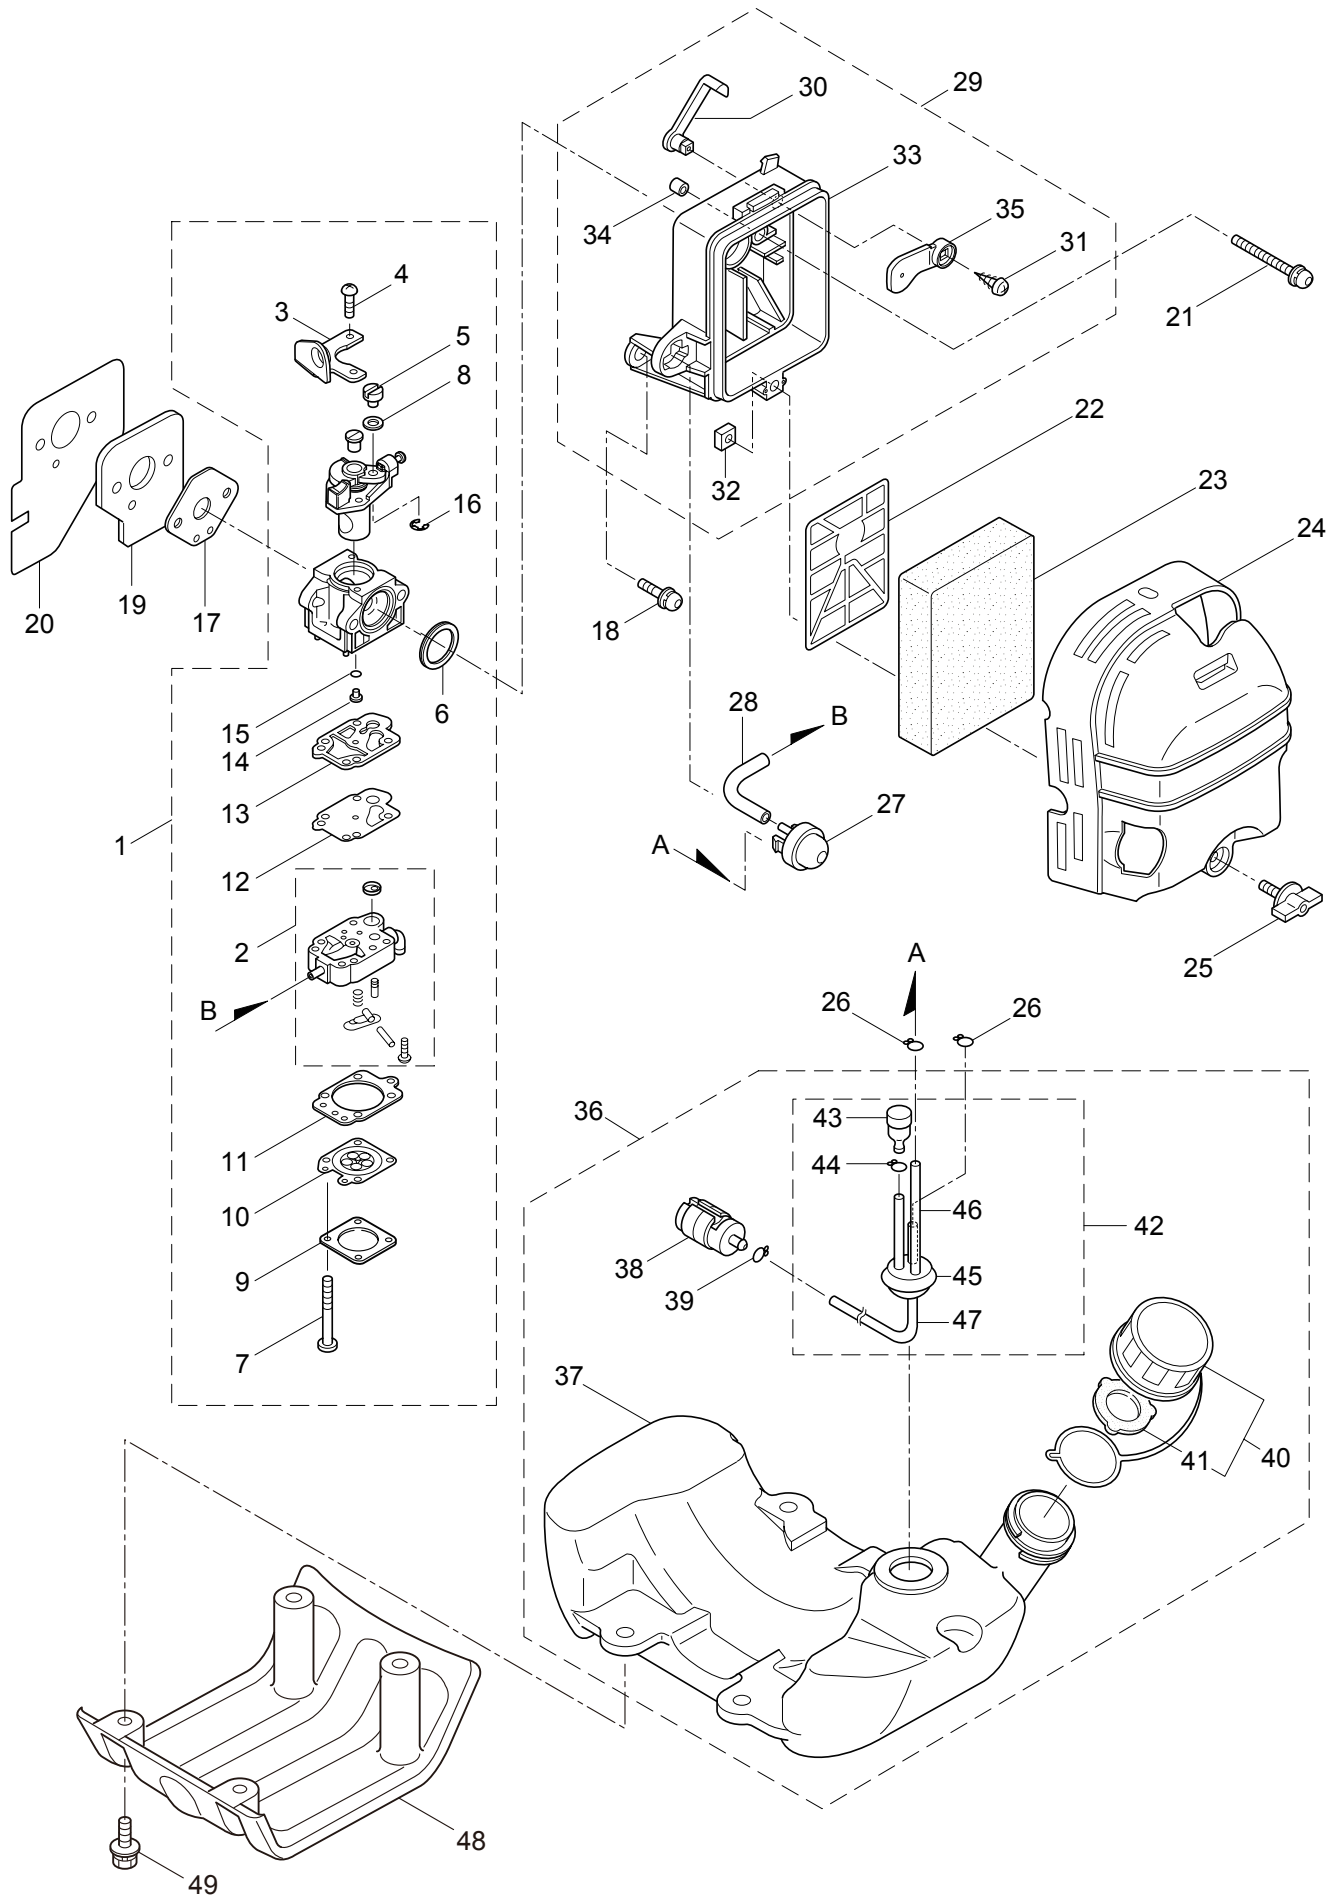

4. BC5020H-RS-01/(1P)
CARBURETOR, FUEL TANK

Ref. No.	Part No.	Part Name	Q'ty	Remarks
4-1	284109	Carburetor Ass'y	1	Incl.2-16 New gasket required
4-2	283124	Pump Body	1	
4-3	264677	Bracket	1	
4-4	261875	Screw	2	
4-5	261658	Swivel	1	
4-6	261657	Packing	1	
4-7	263737	Screw	4	
4-8	264678	Washer	1	
4-9	263726	Cover Plate	1	
4-10	283905	Diaphragm, Meterring	1	
4-11	263727	Gasket	1	
4-12	262994	Diaphragm,Fuel Pump	1	
4-13	282576	Gasket	1	
4-14	283125	Main Jet	1	
4-15	261871	O-Ring	1	
4-16	261876	E-Ring	1	
4-17	282301	Gasket	1	
4-18	264807	Cap Screw	1	M5x16
4-19	283086	Divider	1	
4-20	283087	Gasket	1	
4-21	262720	Cap Screw	2	M5x55
4-22	282481	Plate	1	
4-23	282306	Element	1	
4-24	282307	Cleaner Cover	1	
4-25	281438	Knob	1	
4-26	261117	Clip	2	
4-27	282299	Pump	1	
4-28	282512	Fuel Pipe	1	
4-29	282302	Case Ass'y	1	Incl.30-35
4-30	282305	Lever	1	
4-31	269032	Screw	1	
4-32	269423	Nut	1	
4-33	282303	Case Body	1	
4-34	282484	Sleeve	3	
4-35	282304	Valve	1	
4-36	282309	Fuel Tank Ass'y	1	Incl.37-47
4-37	282310	Fuel Tank	1	
4-38	267328	Fuel Filter Ass'y	1	
4-39	261117	Clip	1	
4-40	281564	Fuel Tank Cap Ass'y	1	Incl.41
4-41	269377	Gasket	1	
4-42	282312	Fuel Pipe Ass'y	1	Incl.43-47
4-43	261590	Breather	1	
4-44	261117	Clip	1	
4-45	268065	Grommet	1