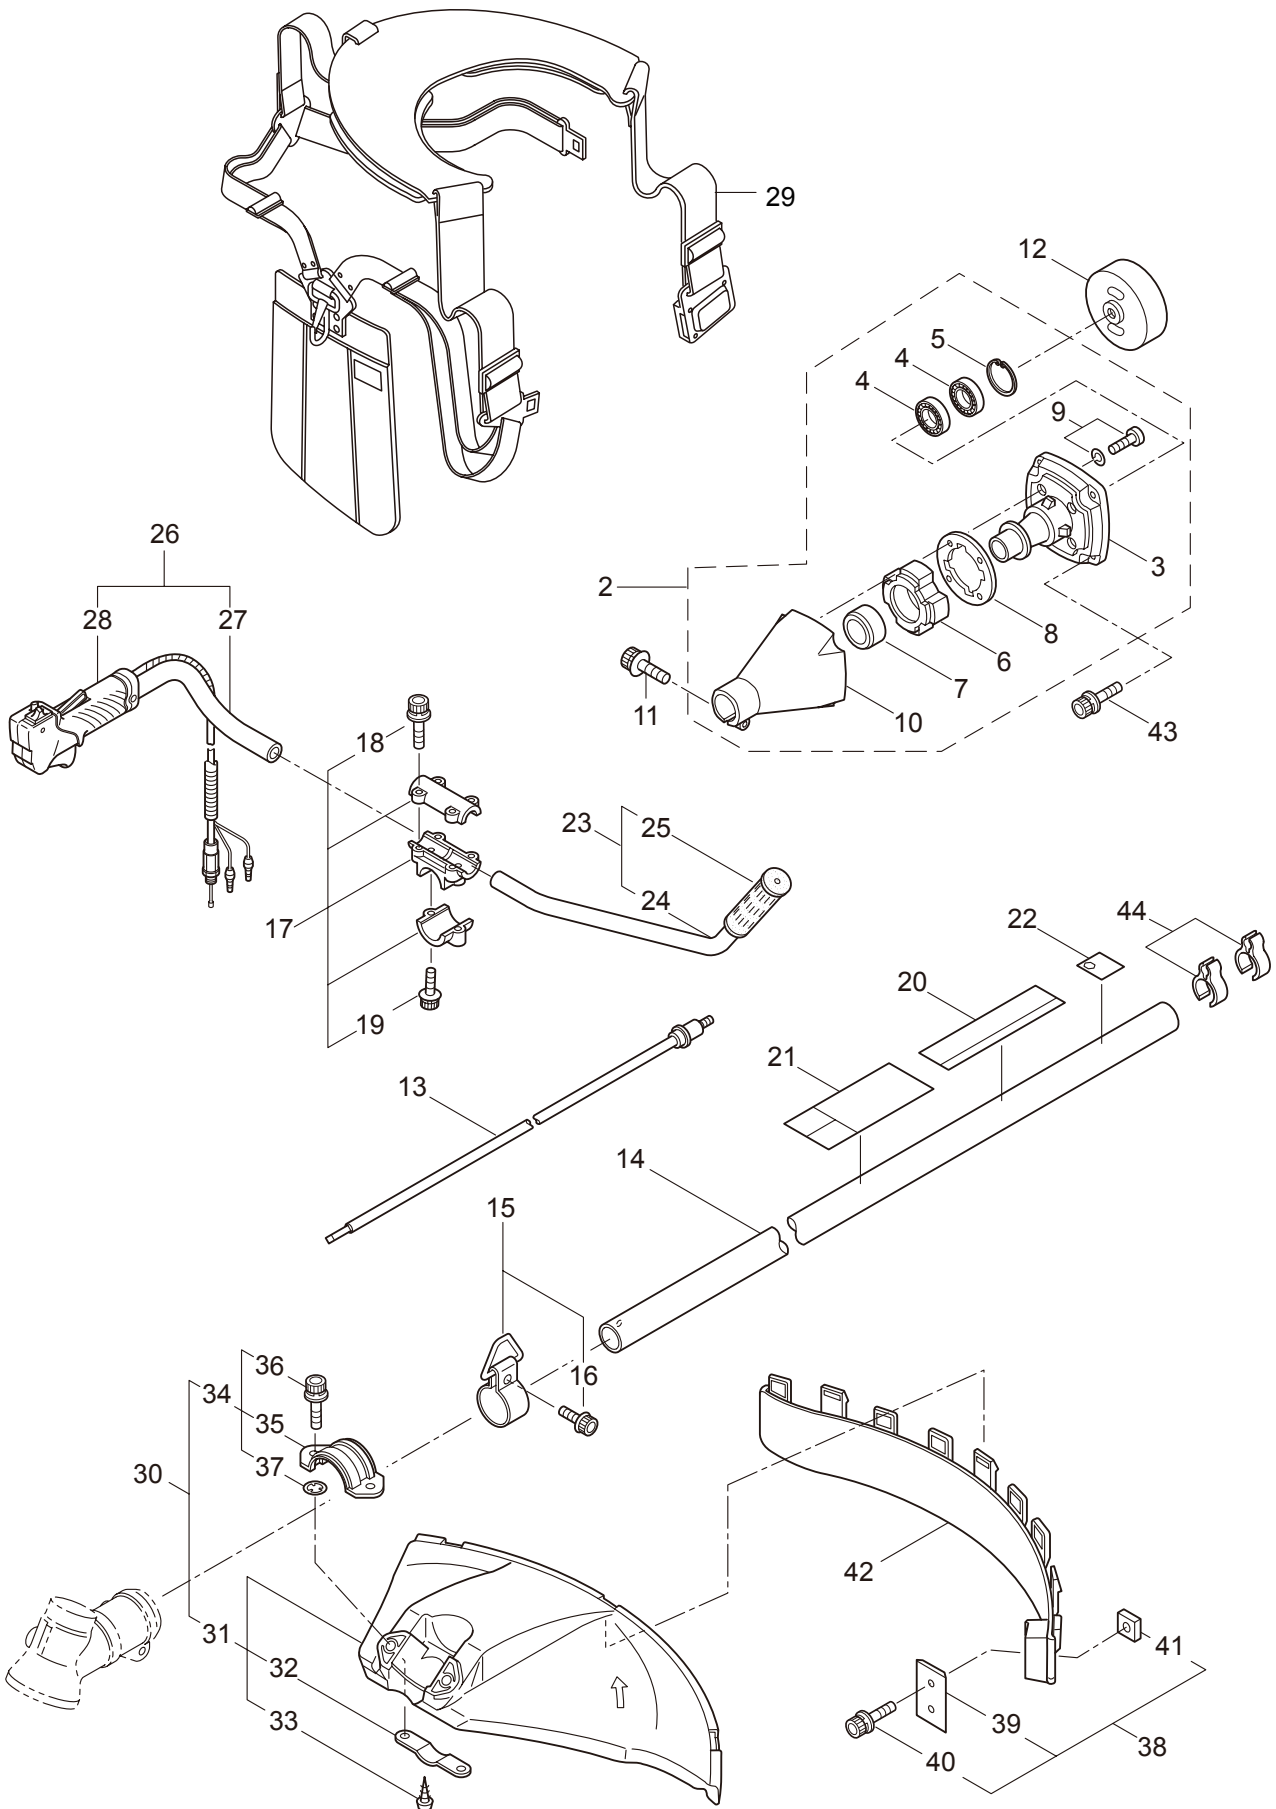

PARTS LIST

BC5020H-RS-01/(1P)

CONTENTS

1. MAIN BODY	1 ~ 2
2. GEARCASE.....	3 ~ 4
3. ENGINE.....	5 ~ 8
4. CARBURETOR, FUEL TANK	9 ~ 12
5. ACCESSORIES	13 ~ 14

2016. 05.

MARUYAMA

P/N 523500-5

1. BC5020H-RS-01/(1P)
MAIN BODY

Ref. No.	Part No.	Part Name	Q'ty	Remarks
1-1	364122	BC5020H-RS-01	1	
1-1	364439	BC5020H-RS-01(1P)	1	
1-2	234162	Clutch Case Ass'y	1	Incl.3-10
1-3	234143	Bearing Case	1	
1-4	140474	Bearing	2	#620ZZ
1-5	012380	Snap Ring	1	#35
1-6	217045	Buffer (A)	1	
1-7	217046	Buffer (B)	1	
1-8	217047	Washer	1	
1-9	092033	Screw	4	M5x15
1-10	227728	Driveshaft Tube Adapter	1	
1-11	217134	Bolt	1	M6x30
1-12	211203	Clutch Drum	1	
1-13	217897	Driveshaft Ass'y	1	
1-14	217900	Driveshaft Tube	1	
1-15	231887	Hanging Bracket Ass'y	1	Incl.16
1-16	261762	Cap Screw	1	M5x14
1-17	231888	Bracket Ass'y	1	Incl.18,19
1-18	217138	Bolt	4	M6x25
1-19	217134	Bolt	2	M6x30
1-20	228755	Label	1	BC5020H-RS
1-21	223188	Label	1	
1-22	228207	Label	1	
1-23	228398	Handle Ass'y-Left	1	Incl.24,25
1-24	228399	Handle (A)	1	
1-25	226512	Grip	1	
1-26	229762	Handle Ass'y-Right	1	Incl.27,28
1-27	228401	Handle (B)	1	
1-28	229763	Throttle Trigger	1	
1-29	228086	Hanging Strap Ass'y	1	
1-30	232092	Safety Cover Ass'y	1	Incl.31-37
1-31	231262	Safety Cover Ass'y	1	Incl.32,33
1-32	237364	Threaded Bracket	1	
1-33	221580	Screw	1	4x8
1-34	232093	Bracket Ass'y	1	Incl.35-37
1-35	223179	Bracket	1	
1-36	220632	Cap Screw	2	M6x30
1-37	231704	Washer	2	6x13xt1.0
1-38	231882	String Cutter Ass'y	1	Incl.39-41
1-39	230747	String Cutter	1	
1-40	261250	Cap Screw	1	M5x20
1-41	228325	Nut	1	
1-42	230748	Cover Extention	1	
1-43	219113	Cap Screw	4	M6x20
1-44	219161	Wire Guide	2	