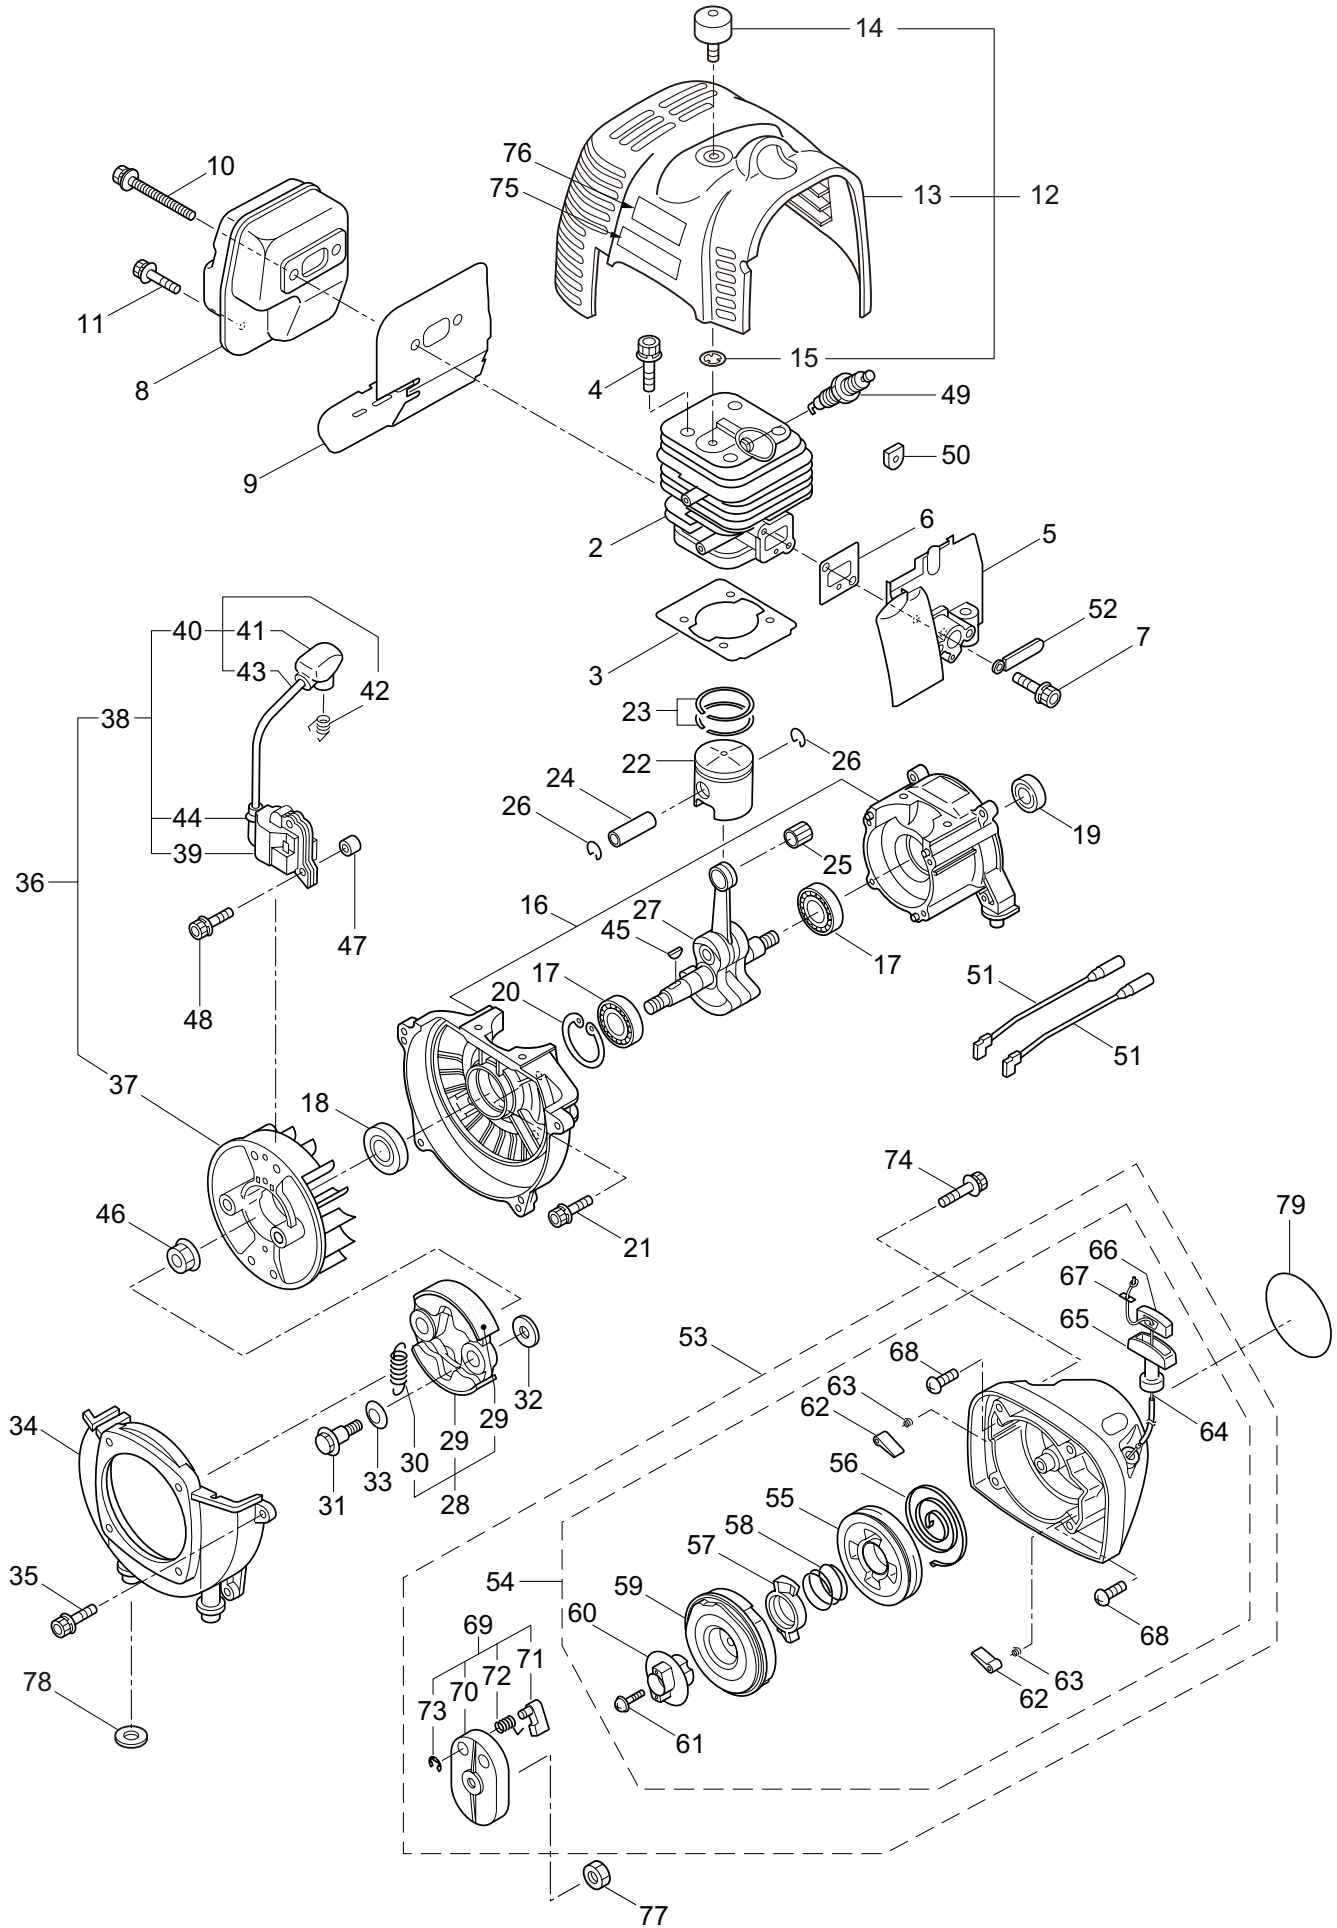

3. BC5020H-RS-01/(1P)
ENGINE

Ref. No.	Part No.	Part Name	Q'ty	Remarks
3-46	262731	Nut,Rotor	1	M10
3-47	280381	Spacer	2	
3-48	283669	Cap Screw	2	M4x25
3-49	262483	Spark Plug	1	NGK BP6Y
3-50	281172	Grommet	1	
3-51	267492	Lead	2	130L
3-52	264588	Clamp	1	
3-53	282294	Recoil Starter Ass'y	1	Incl.54-73
3-54	282295	Starter Ass'y	1	Incl.55-68
3-55	280994	Pulley	1	
3-56	280995	Spiral Spring	1	
3-57	280996	Pawl	1	
3-58	280997	Return Spring	1	
3-59	283123	Spring Comp	1	
3-60	280999	Plate	1	
3-61	281000	Set Screw	1	
3-62	281001	Pawl	2	
3-63	281002	Return Spring	2	
3-64	281004	Starter Rope	1	
3-65	262633	Starter Grip	1	
3-66	262981	Cap	1	
3-67	281005	Rope Stopper	1	
3-68	282622	Screw	2	
3-69	282623	Starter Pulley Ass'y	1	Incl.70-73
3-70	282282	Starter Pulley	1	
3-71	262636	Pawl	2	
3-72	262637	Return Spring	2	
3-73	262638	E-Ring	2	
3-74	261607	Cap Screw	4	M5x16
3-75	262714	Label	1	MARUYAMA
3-76	265694	Label	1	
3-77	126990	Nut	1	M8
3-78	285735	Packing	4	
3-79	283284	Label	1	REVERSE2/NE500