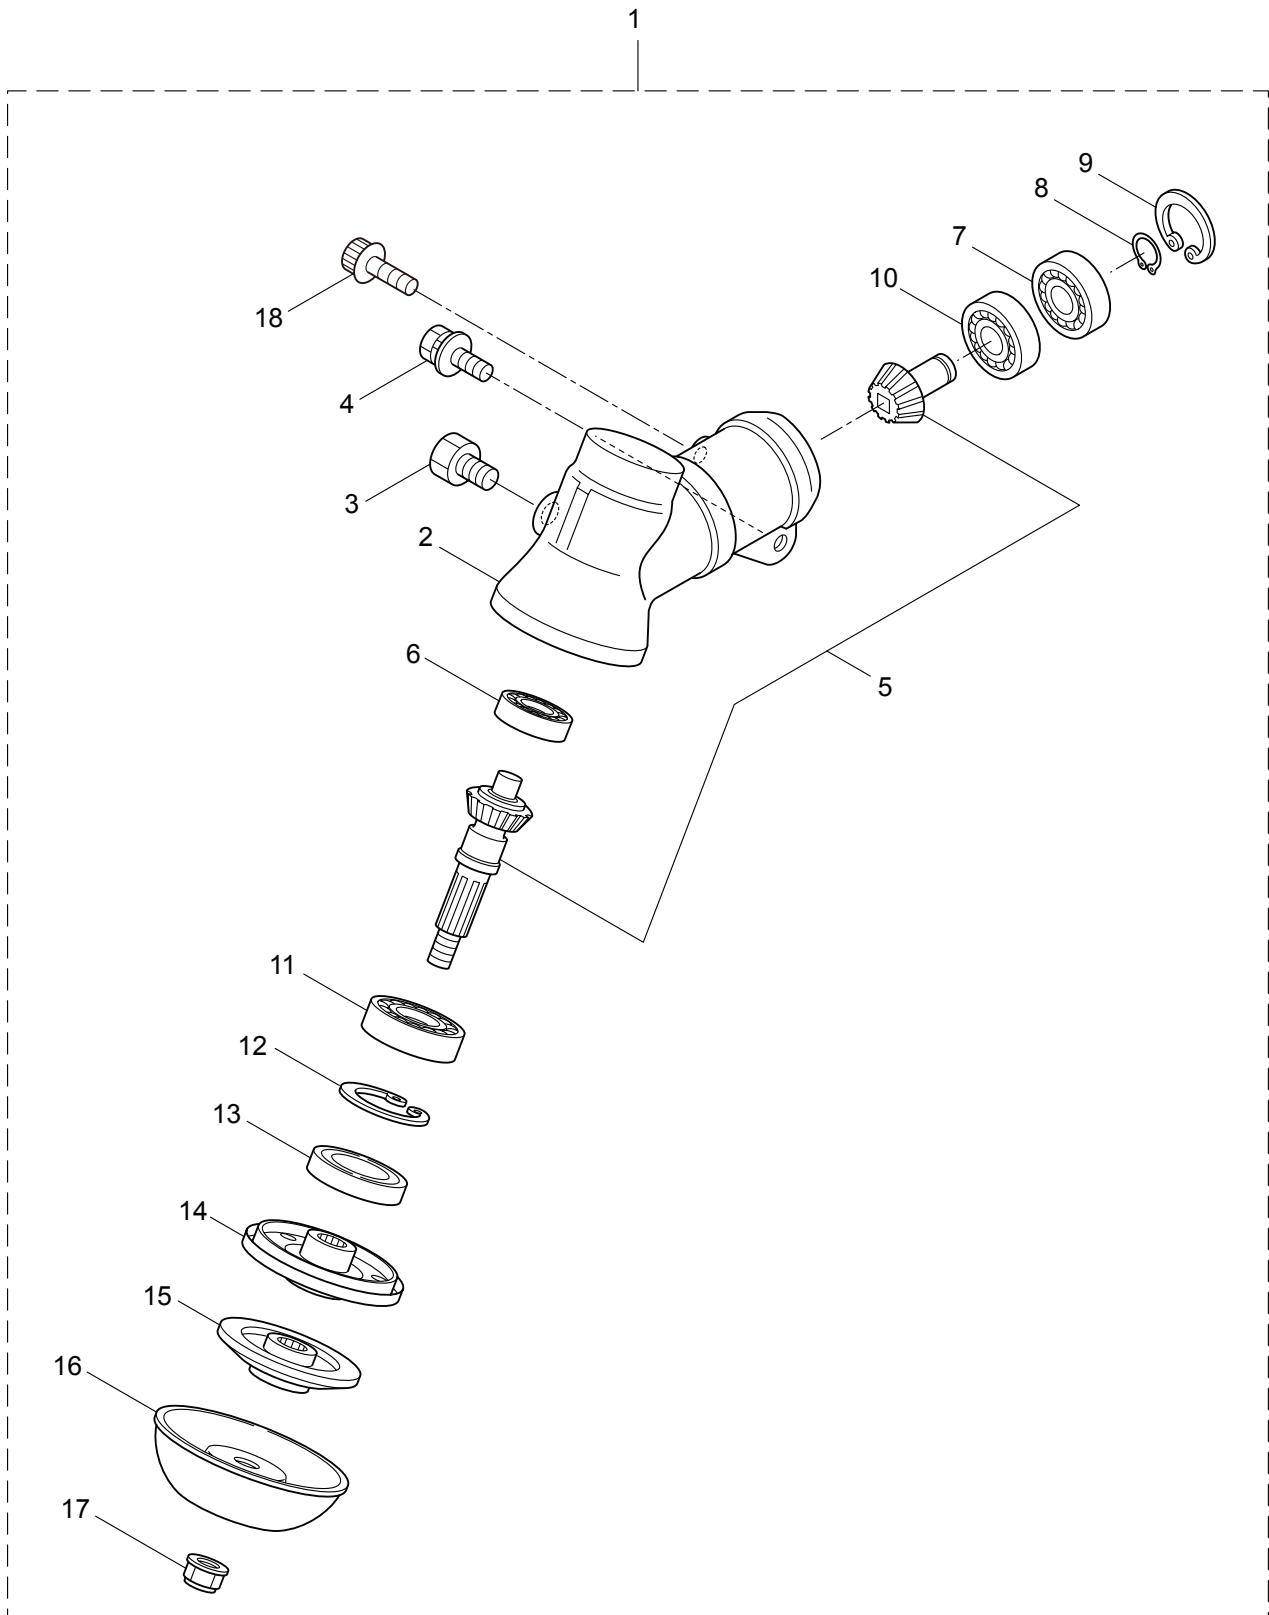

2. BC5020H-RS-01/(1P)
GEARCASE

Ref. No.	Part No.	Part Name	Q'ty	Remarks
2-1	234835	Gearcase Ass'y	1	Incl.2-18
2-2	232833	Gearcase	1	
2-3	234109	Bolt	1	M8x8
2-4	217134	Bolt	1	M6x30
2-5	234349	Gear Set	1	
2-6	014490	Bearing	1	#6000
2-7	106933	Bearing	1	#6000Z
2-8	014210	Snap Ring	1	#10
2-9	054676	Snap Ring	1	#26
2-10	014490	Bearing	1	#6000
2-11	012544	Bearing	1	#6202
2-12	012380	Snap Ring	1	#35
2-13	232049	Oil Seal	1	D21355
2-14	232322	Bracket A Ass'y	1	
2-15	232052	Bracket B	1	
2-16	230849	Stabilizer	1	
2-17	232920	Nut	1	M10x1.25
2-18	217135	Bolt	1	M6x10